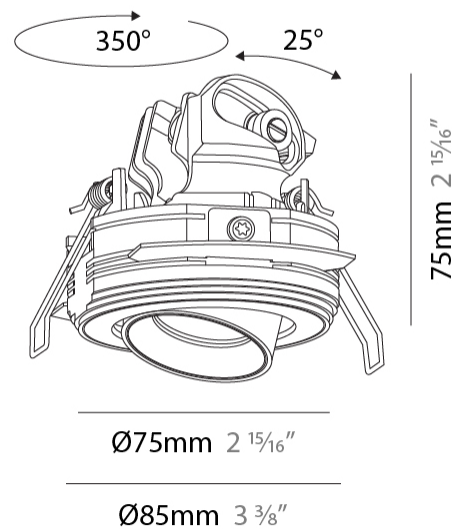

PHYSICAL

Shape: Round
Diameter (mm): 75
Diameter (in): 2 15/16
Height (mm): 75
Height (in): 2 15/16
Ceiling Thickness (mm): 10 / 12 / 15
Ceiling Thickness (in): 3/8 or 1/2 or 9/16
Min. Recessing Depth (mm): 85
Min. Recessing Depth (in): 3 3/8
Light Distribution: Downlight
Fixture Finish: SSR / BKV / CWI / CRY / HAB / UFT / ITA / RUA / FTG / MYG / LOD / PUS / FRO / FUP / KIA / POP / BLS / SPG / MEY / GOH / GUM / CHC / COM / ABZ / JAG / OBR / MOS / ROR
Fixture Material: Aluminum
Cut-out Measurements: D. 86mm / 3 3/8"
Upon Request: Unique Sizes Unique Ceiling Thickness

ELECTRICAL

Lamp Type: LED (Zhaga Standard)
Input Wattage (W): 11
Total Output Wattage (W): 10
Dimming: Tri-Mode (Non-Dimming and Phase Dimming (120Vac only) and 0-10V Dimming)
Driver Included: No
Driver Location: Recessed Housing
Driver Type: Constant Current - 120Vac
Driver Class: Class 2
Housing: See components
Input Voltage (V): 120 - 277
Constant Current (MA): 500

LED

Number of LEDs: 1
Color Temperature (°K): 2700 / 3000 / 3500 / 4000
Max. Delivered Lumen (lm): 821 / 860 / 892 / 911
Nominal Lumen (lm): 1141 / 1194 / 1238 / 1266
CRI: >90 CRI
Lamp Life (hrs): 50000

OPTICAL

Reflector°: 22 / 38 / 48
Adjustability: Rotational 350° / Tilt 25°
Upon Request: Special Beam Angles

RATINGS AND CERTIFICATIONS

Certified By: Certified for North American Standards
IP rating: IP40